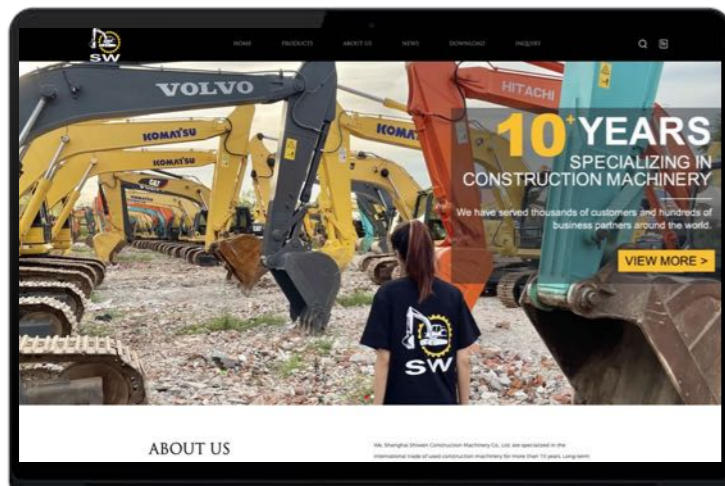

**SHIWEN
MACHINERY**

E-COMMERCE PLATFORMS

Official Website

Machineryline

swexcavator.com