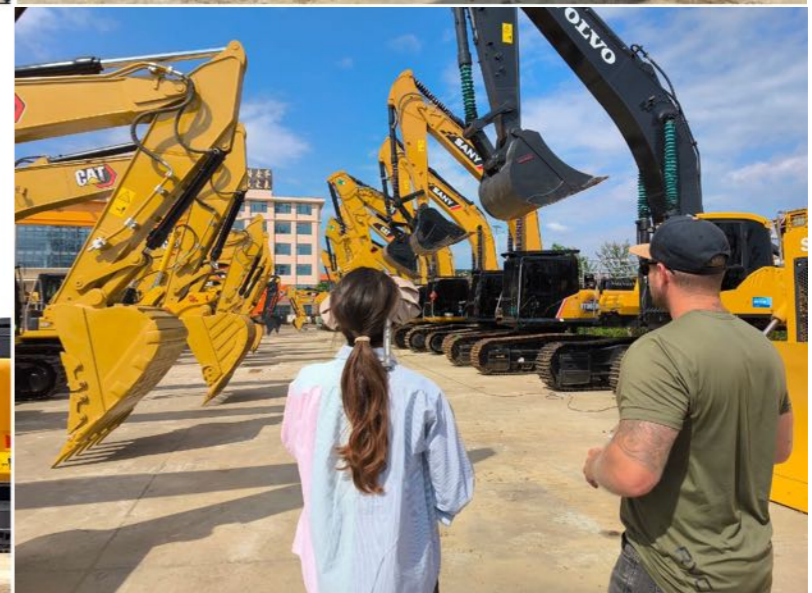

SHIWEN
MACHINERY

SUCCESSFUL CASES